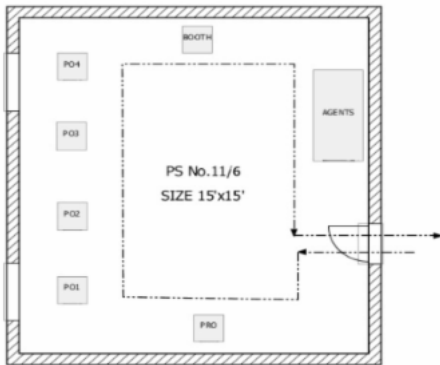

Nazri Naksha

Google Map View

Polling Station Building Front View

Polling Station Front View

Cad View

Key MAP View