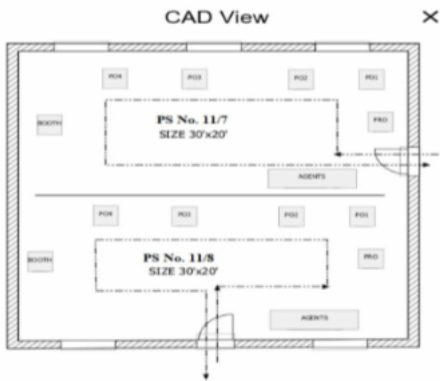

Nazri Naksha

Google Map View

Polling Station Building Front View

Polling Station Front View

Cad View

Key MAP View