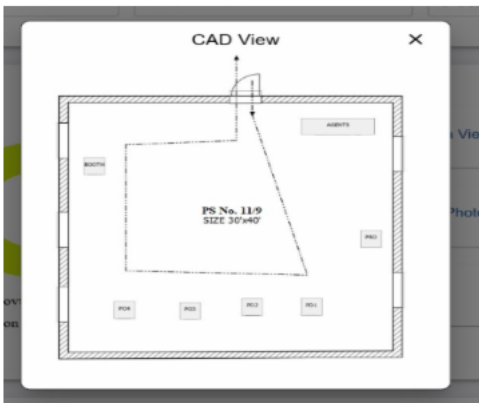

Nazri Naksha

Google Map View

Polling Station Building Front View

Polling Station Front View

Cad View

Key MAP View