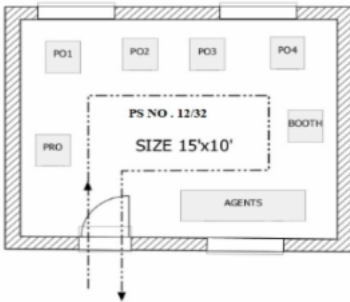

Nazri Naksha

Google Map View

Polling Station Building Front View

Polling Station Front View

Cad View

Key MAP View