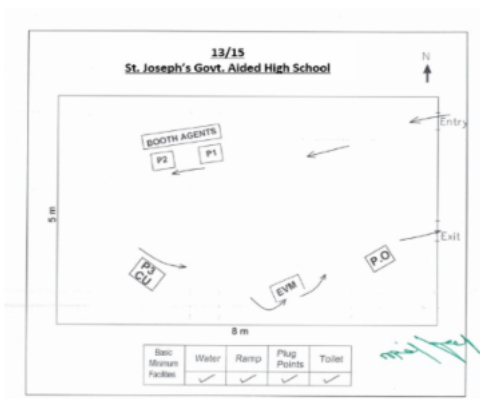

Nazri Naksha

Google Map View

Polling Station Building Front View

Polling Station Front View

Cad View

Key MAP View