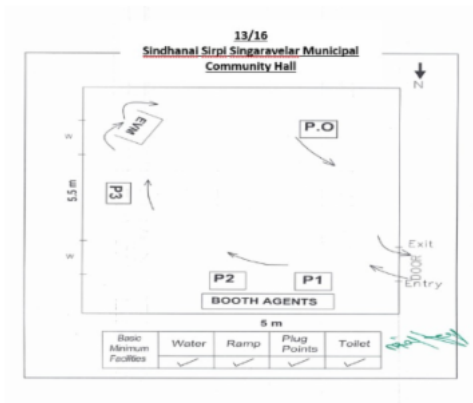

Nazri Naksha

Google Map View

Polling Station Building Front View

Polling Station Front View

Cad View

Key MAP View