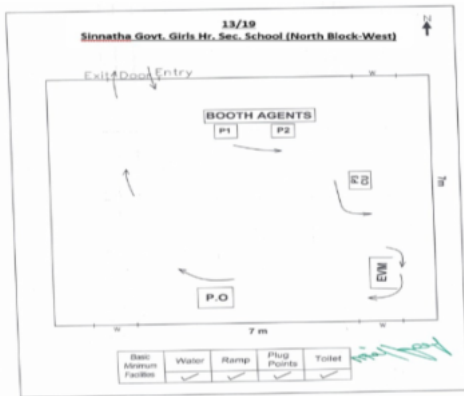

Nazri Naksha

Google Map View

Polling Station Building Front View

Polling Station Front View

Cad View

Key MAP View