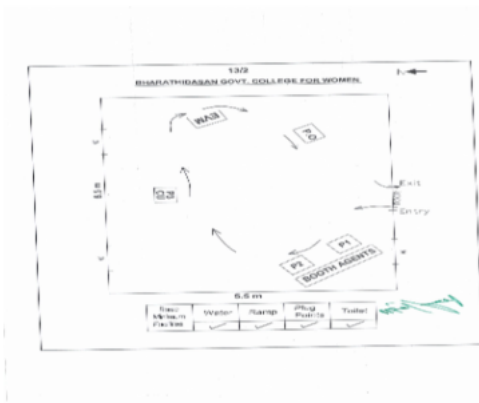

Nazri Naksha

Google Map View

Polling Station Building Front View

Polling Station Front View

Cad View

Key MAP View