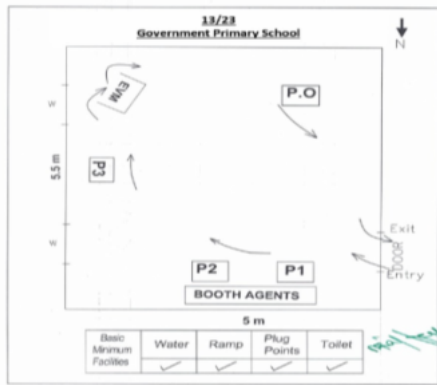

Nazri Naksha

Google Map View

Polling Station Building Front View

Polling Station Front View

Cad View

Key MAP View