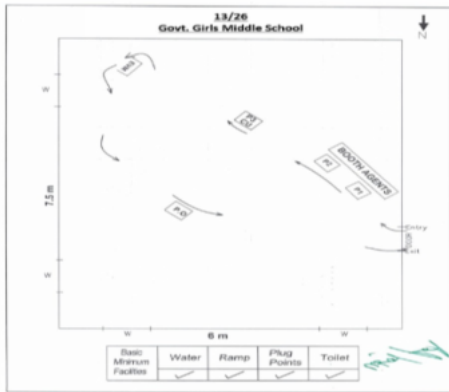

Nazri Naksha

Google Map View

Polling Station Building Front View

Polling Station Front View

Cad View

Key MAP View