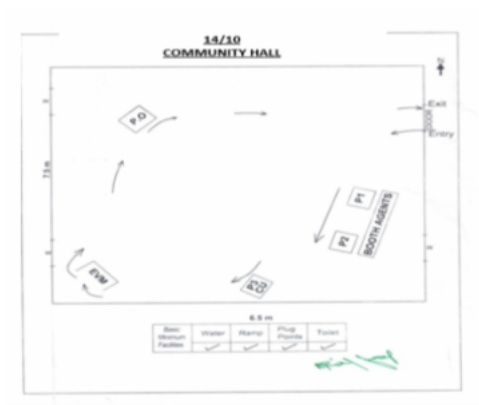

Nazri Naksha

Google Map View

Polling Station Building Front View

Polling Station Front View

Cad View

Key MAP View