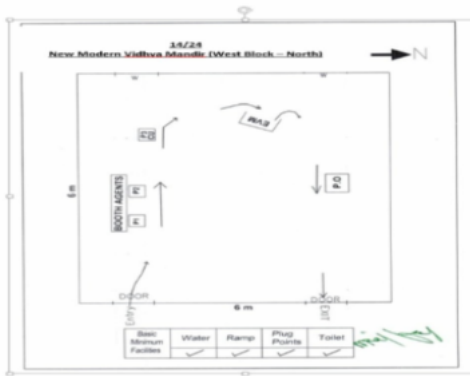

Nazri Naksha

Google Map View

Polling Station Building Front View

Polling Station Front View

Cad View

Key MAP View