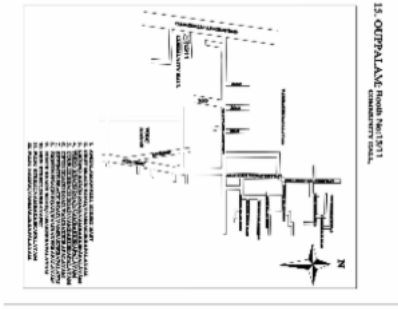

Nazri Naksha

Google Map View