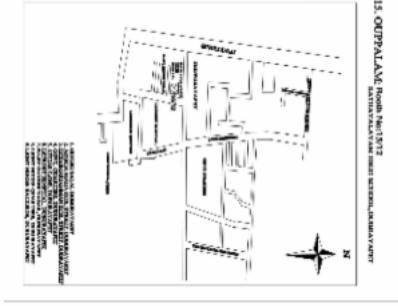

Nazri Naksha

Google Map View