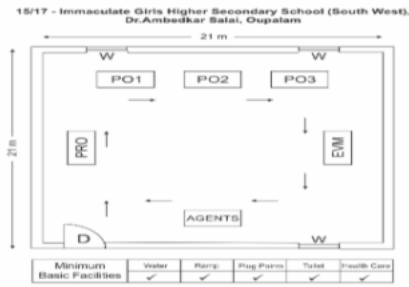

Nazri Naksha

Google Map View

Polling Station Building Front View

Polling Station Front View

Cad View

Key MAP View