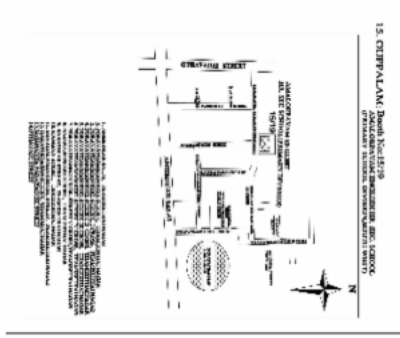

Nazri Naksha

Google Map View