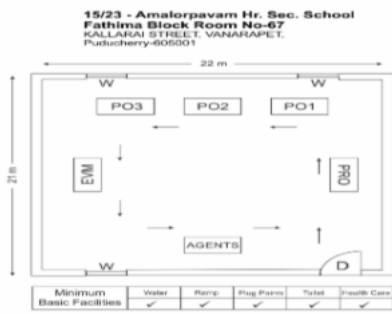

Nazri Naksha

Google Map View

Polling Station Building Front View

Polling Station Front View

Cad View

Key MAP View