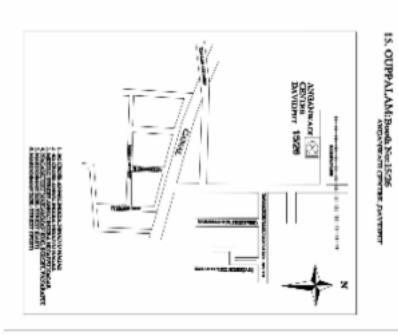

Nazri Naksha

Google Map View