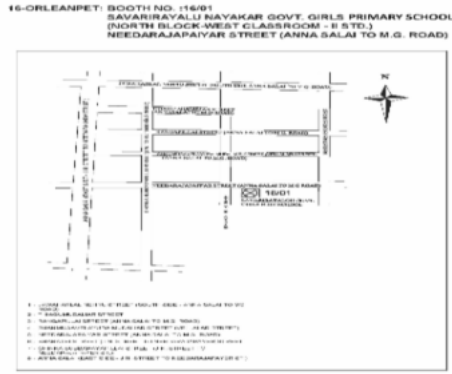

Nazri Naksha

Google Map View