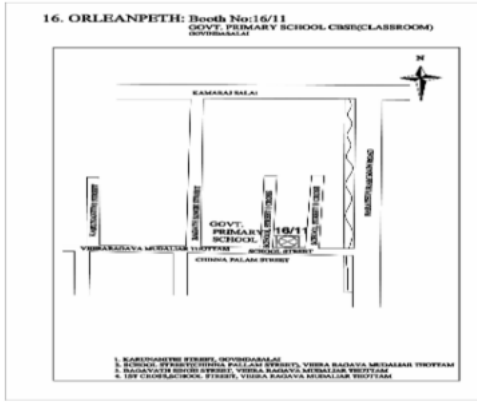

Nazri Naksha

Google Map View