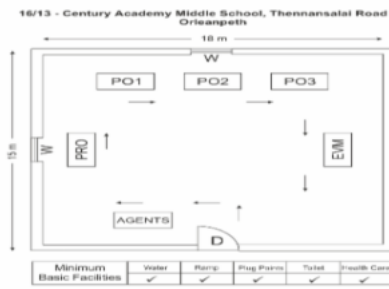

Nazri Naksha

Google Map View

Polling Station Building Front View

Polling Station Front View

Cad View

Key MAP View