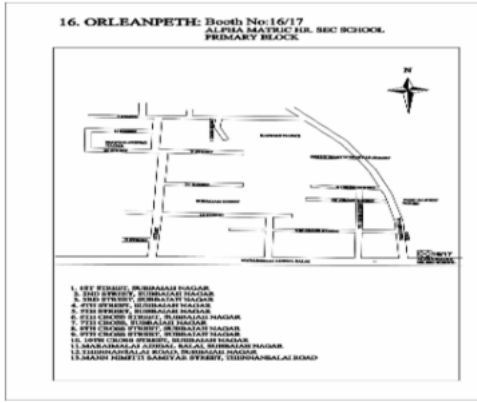

Nazri Naksha

Google Map View