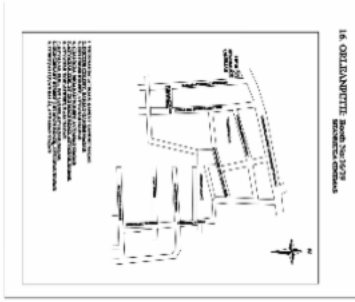

Nazri Naksha

Google Map View