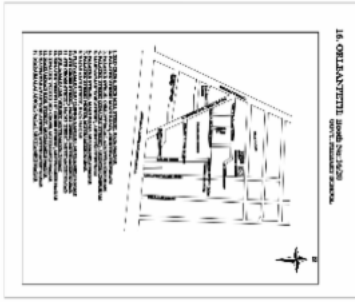

Nazri Naksha

Google Map View