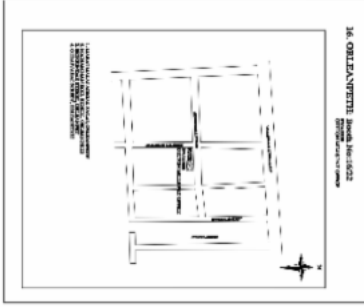

Nazri Naksha

Google Map View