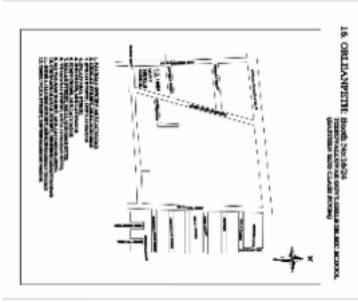

Nazri Naksha

Google Map View