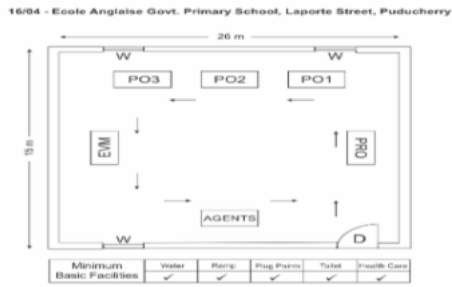

Nazri Naksha

Google Map View

Polling Station Building Front View

Polling Station Front View

Cad View

Key MAP View