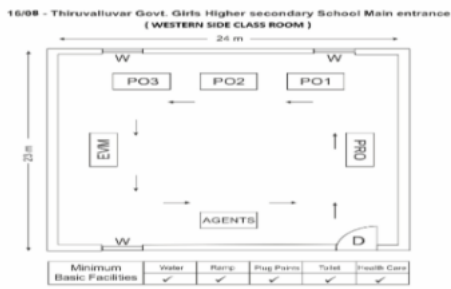

Nazri Naksha

Google Map View

Polling Station Building Front View

Polling Station Front View

Cad View

Key MAP View