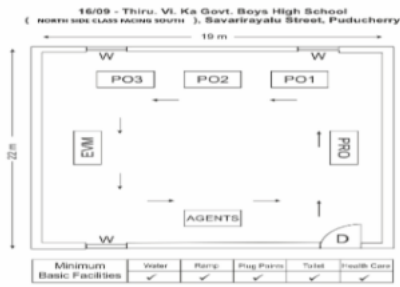

Nazri Naksha

Google Map View

Polling Station Building Front View

Polling Station Front View

Cad View

Key MAP View