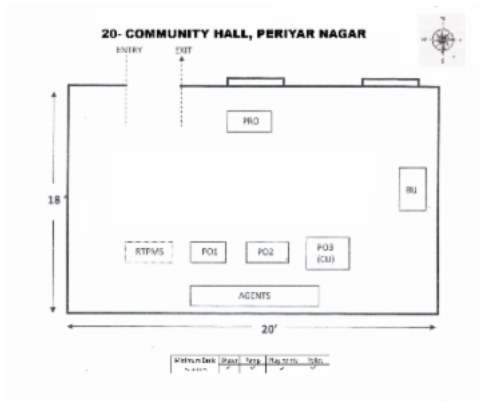

Nazri Naksha

Google Map View

Polling Station Building Front View

Polling Station Front View

Cad View

Key MAP View