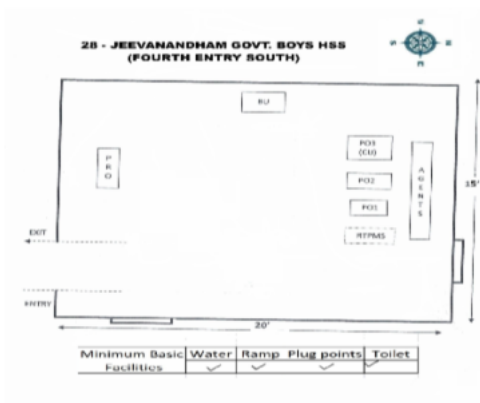

Nazri Naksha

Google Map View

Polling Station Building Front View

Polling Station Front View

Cad View

Key MAP View