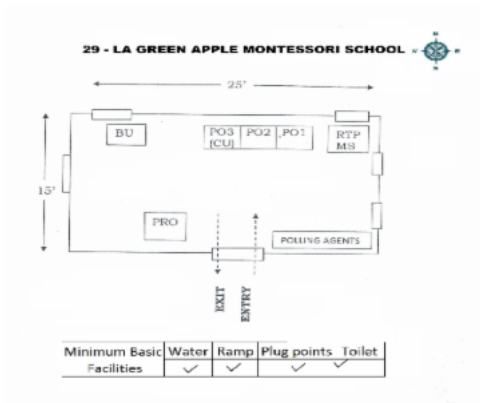

Nazri Naksha

Google Map View

Polling Station Building Front View

Polling Station Front View

Cad View

Key MAP View