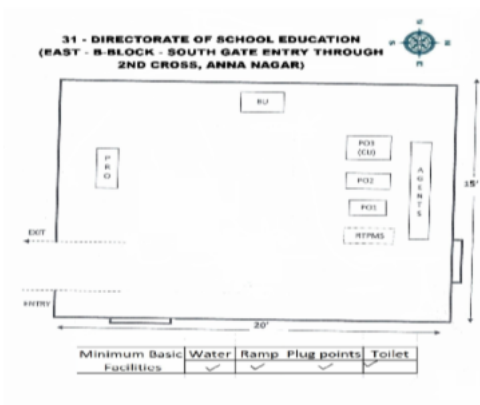

Nazri Naksha

Google Map View

Polling Station Building Front View

Polling Station Front View

Cad View

Key MAP View