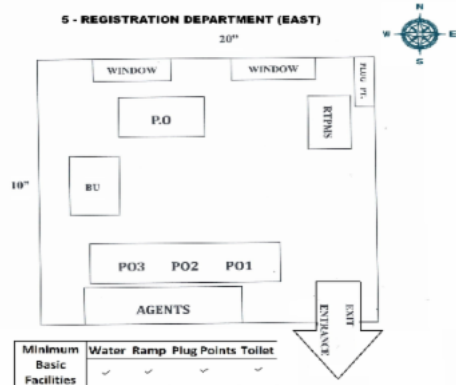

Nazri Naksha

Google Map View

Polling Station Building Front View

Polling Station Front View

Cad View

Key MAP View