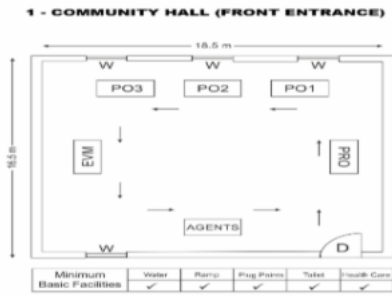

Nazri Naksha

Google Map View

Polling Station Building Front View

Polling Station Front View

Cad View

Key MAP View