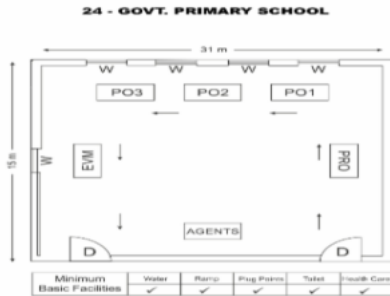

Nazri Naksha

Google Map View

Polling Station Building Front View

Polling Station Front View

Cad View

Key MAP View