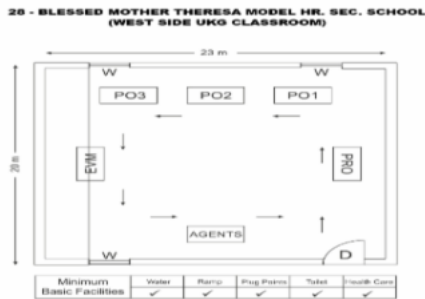

Nazri Naksha

Google Map View

Polling Station Building Front View

Polling Station Front View

Cad View

Key MAP View