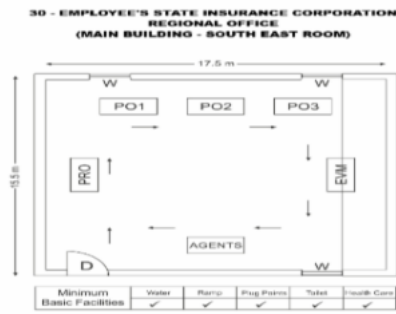

Nazri Naksha

Google Map View

Polling Station Building Front View

Polling Station Front View

Cad View

Key MAP View