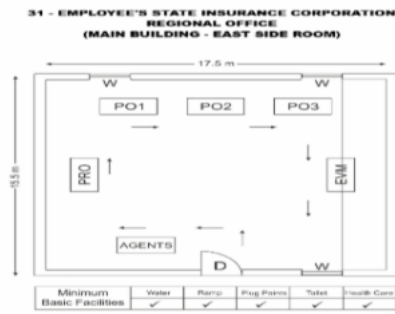

Nazri Naksha

Google Map View

Polling Station Building Front View

Polling Station Front View

Cad View

Key MAP View