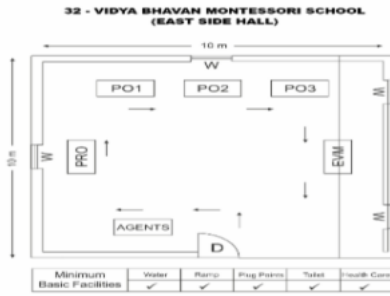

Nazri Naksha

Google Map View

Polling Station Building Front View

Polling Station Front View

Cad View

Key MAP View