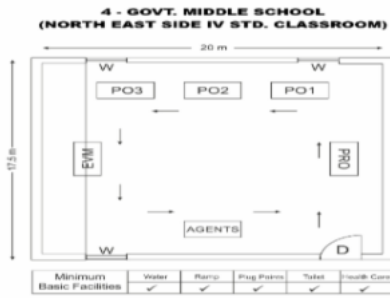

Nazri Naksha

Google Map View

Polling Station Building Front View

Polling Station Street Front View

Cad View

Key MAP View