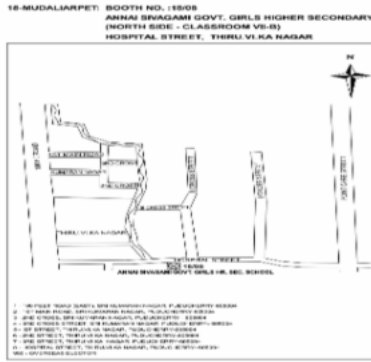

Nazri Naksha

Google Map View