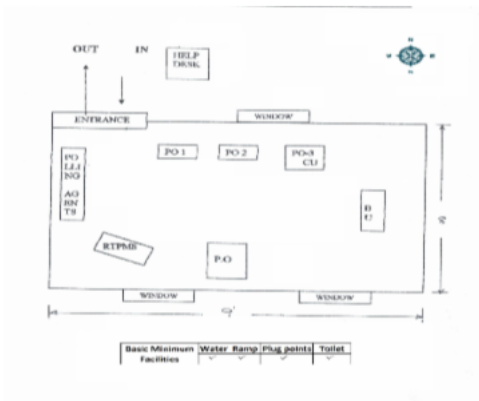

Cad View

Minimum Basic Facilities	Water	Ramp	Plug Point	Toilet	Health Care
	✓	✓	✓	✓	✓