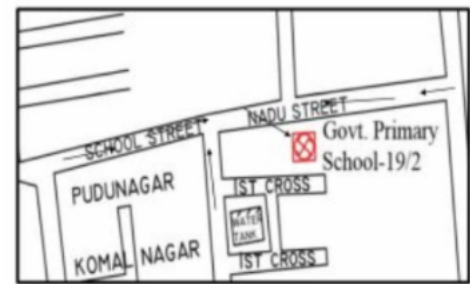

Key MAP View

Minimum Basic Facilities	Water	Ramp	Plug Point	Toilet	Health Care
	✓	✓	✓	✓	✓