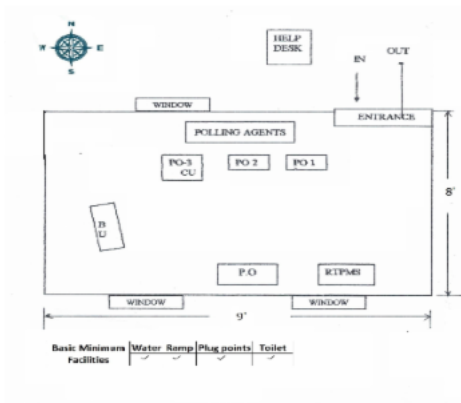

Nazri Naksha

Google Map View

Polling Station Building Front View

Polling Station Front View

Cad View

Key MAP View

Minimum Basic Facilities	Water	Ramp	Plug Point	Toilet	Health Care
	✓	✓	✓	✓	✓