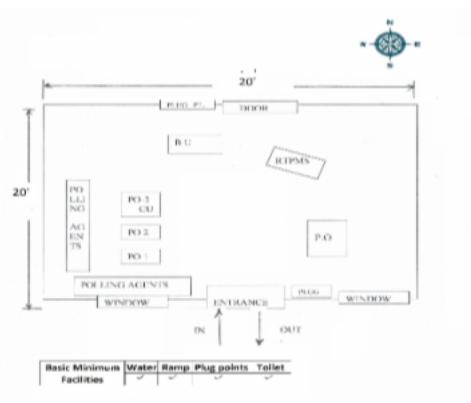

Nazri Naksha

Google Map View

Polling Station Building Front View

Polling Station Front View

Cad View

Key MAP View