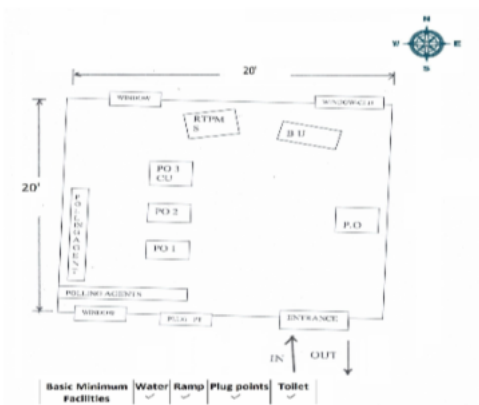

Nazri Naksha

Google Map View

Polling Station Building Front View

Polling Station Front View

Cad View

Key MAP View

Address Match	Water	Ramp	Plug Point	Toilet	Health Care
✓	✓	✓	✓	✓	✓