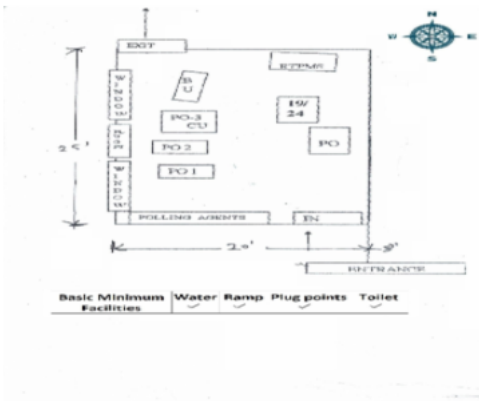

Nazri Naksha

Google Map View

Polling Station Building Front View

Polling Station Front View

Cad View

Key MAP View