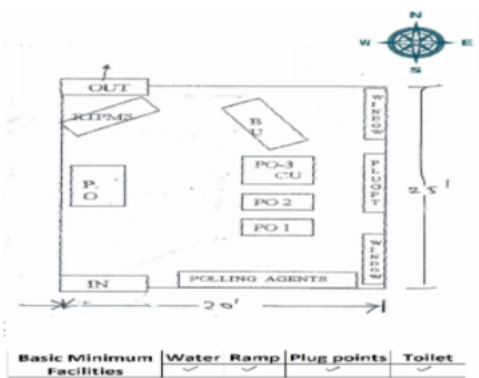

Nazri Naksha

Google Map View

Polling Station Building Front View

Polling Station Front View

Cad View

Key MAP View