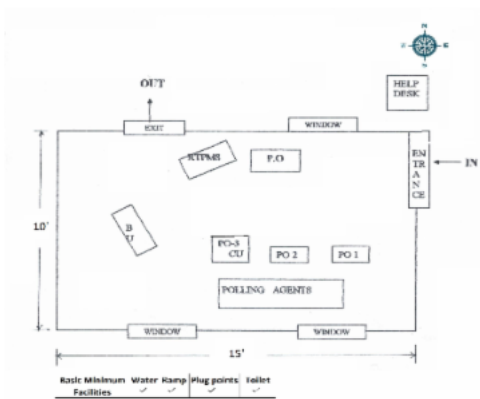

Nazri Naksha

Google Map View

Polling Station Building Front View

Polling Station Front View

Cad View

Key MAP View