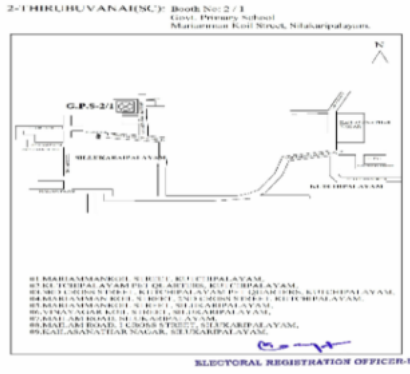

Nazri Naksha

Google Map View